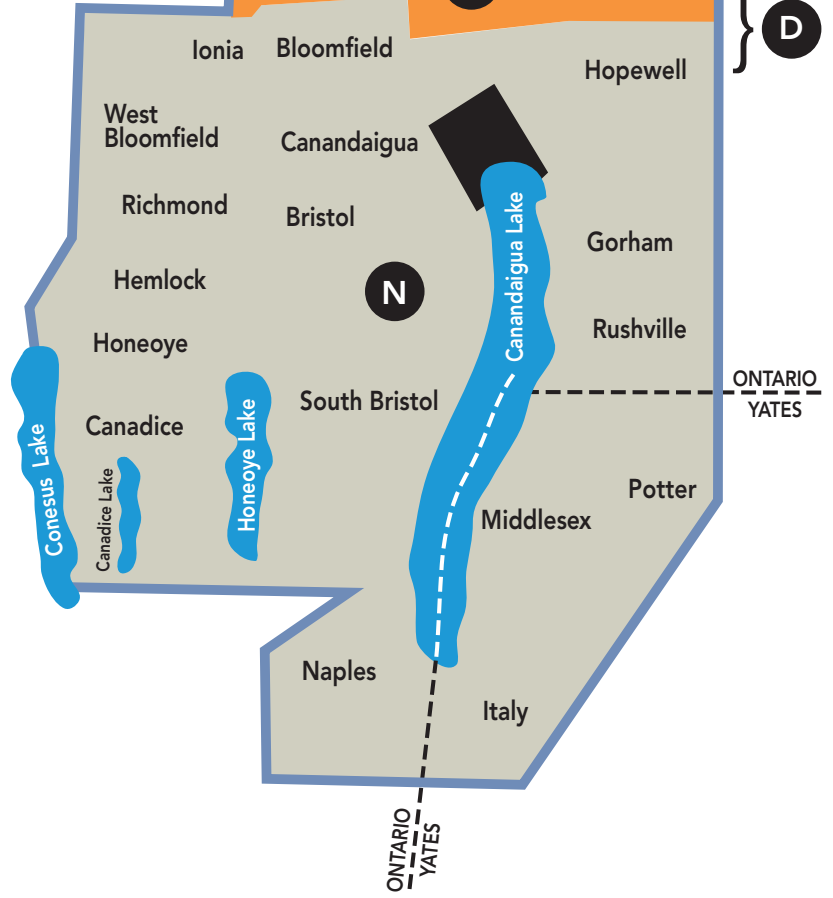

RETAIL ZONES	
<b>MONROE COUNTY</b> 191,500	
Post and Community Post combined zone	
G	Greece 38,300
S	Spencerport-Hilton 14,500
C	Gates-Chili 21,300
R	Rush-Henrietta 14,100
B	Brighton-Pittsford 29,000
F	Fairport-ER 20,300
P	Penfield 12,900
W	Webster 20,000
I	Irondequoit 21,100
<b>WAYNE COUNTY</b> 14,000	
Courier Journal and Timesaver combined	
J	Courier-Journal* 2,200
T	Timesaver** 11,800
<b>ONTARIO COUNTY</b> 34,375	
Daily Messenger and Community Post combined	
D	Daily Messenger* 14,375
N	Canandaigua-Naples** 11,600
V	Victor-Farmington** 8,400
<b>TOTALS</b> 239,875	