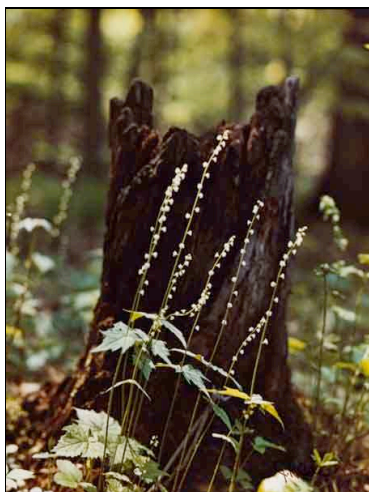

Focus on Color: The Photography of Jeannette Klute

June 20, 2009 – September 27, 2009

Bruce Museum, 1 Museum Drive, Greenwich, CT 06830

These images are available as digital files (JPEG 300 dpi) for exhibition publicity only. To receive images via e-mail contact: Mike Horyczun, Bruce Museum Director of Public Relations, (203) 413-6735 or mike@brucemuseum.org.

7_Miterwort

Jeannette Klute (b. 1918)

Miterwort

Dye transfer photograph, 14 1/8 x 11 1/4 in.
Bruce Museum collection, Gift of
George and Alexandra Stephanopoulos