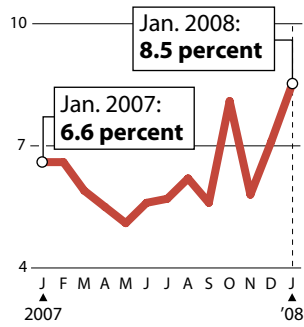

JOBLESS RATE (Winnebago and Boone counties)

Source: Illinois Department of
Employment Security

ROCKFORD REGISTER STAR