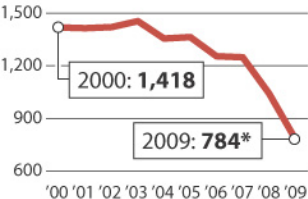

ILLINOIS TRAFFIC FATALITIES

* As of Nov. 12

Source: Illinois Department
of Transportation

ROCKFORD REGISTER STAR