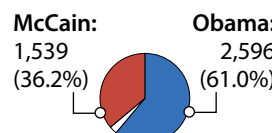

Ward 8

(7 precincts)

Total votes: 4,255

PRECINCT 1

Total votes: 651

Obama: 412 (63.3%)

McCain: 227 (34.9%)

PRECINCT 2

Total votes: 575

Obama: 373 (64.9%)

McCain: 187 (32.5%)

PRECINCT 3

Total votes: 640

Obama: 340 (53.1%)

McCain: 284 (44.4%)

PRECINCT 4

Total votes: 629

Obama: 397 (63.1%)

McCain: 226 (35.9%)

PRECINCT 5

Total votes: 569

Obama: 321 (56.4%)

McCain: 231 (40.6%)

PRECINCT 6

Total votes: 592

Obama: 399 (67.4%)

McCain: 176 (29.7%)

PRECINCT 7

Total votes: 599

Obama: 354 (59.1%)

McCain: 208 (34.7%)