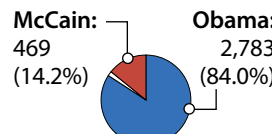

Total votes: 698

Obama: 429 (61.5%)

McCain: 255 (36.5%)

PRECINCT 4

Total votes: 421

Obama: 265 (62.9%)

McCain: 142 (33.7%)

PRECINCT 5

Total votes: 532

Obama: 354 (66.5%)

McCain: 160 (30.1%)

PRECINCT 6

Total votes: 523

Obama: 321 (61.4%)

McCain: 193 (36.9%)

Ward 7

(6 precincts)

Total votes: 3,312

PRECINCT 1

Total votes: 558

Obama: 416 (74.6%)

McCain: 128 (22.9%)

PRECINCT 2

Total votes: 570