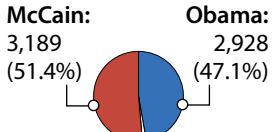

Total votes: 717

Obama: 453 (63.2%)

McCain: 252 (35.1%)

PRECINCT 5

Total votes: 482

Obama: 352 (73.0%)

McCain: 118 (24.5%)

PRECINCT 6

Total votes: 679

Obama: 443 (65.2%)

McCain: 224 (33.0%)

PRECINCT 7

Total votes: 710

Obama: 447 (63.0%)

McCain: 244 (34.4%)

Ward 4

(9 precincts)

Total votes: 6,210

PRECINCT 1

Total votes: 698

Obama: 328 (47.0%)

McCain: 359 (51.4%)

PRECINCT 2

Total votes: 754