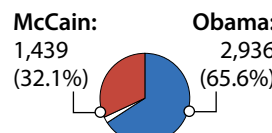

Ward 9

(7 precincts)

Total votes: 4,477

PRECINCT 1

Total votes: 653

Obama: 435 (66.6%)

McCain: 199 (30.5%)

PRECINCT 2

Total votes: 686