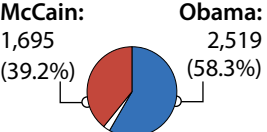

McCain: 399 (54.3%)

PRECINCT 6

Total votes: 671

Obama: 300 (44.7%)

McCain: 361 (53.8%)

PRECINCT 7

Total votes: 591

Obama: 309 (52.3%)

McCain: 273 (46.2%)

PRECINCT 8

Total votes: 836

Obama: 385 (46.1%)

McCain: 436 (52.2%)

PRECINCT 9

Total votes: 640

Obama: 327 (51.1%)

McCain: 302 (47.2%)

Ward 2

(7 precincts)

Total votes: 4,322

PRECINCT 1

Total votes: 693

Obama: 402 (58.0%)

McCain: 280 (40.4%)

PRECINCT 2

Total votes: 532

Obama: 353 (66.4%)

McCain: 168 (31.6%)

PRECINCT 3

Total votes: 593

Obama: 282 (47.6%)

McCain: 300 (50.6%)