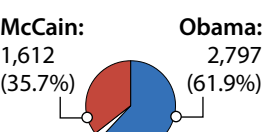

PRECINCT 6

Total votes: 602

Obama: 433 (71.9%)

McCain: 152 (25.2%)

PRECINCT 7

Total votes: 572

Obama: 360 (62.9%)

McCain: 192 (33.6%)

Ward 3

(7 precincts)

Total votes: 4,516

PRECINCT 1

Total votes: 666

Obama: 328 (49.2%)

McCain: 320 (48.0%)

PRECINCT 2