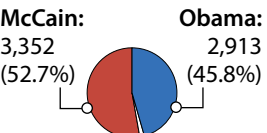

Precinct by precinct: See how your neighborhood voted

City of Rockford

Ward 1

(9 precincts)

Total votes: 6,359

PRECINCT 1

Total votes: 721

Obama: 280 (38.8%)

McCain: 432 (59.9%)

PRECINCT 2

Total votes: 681

Obama: 356 (52.3%)

McCain: 313 (46.0%)

PRECINCT 3

Total votes: 734

Obama: 316 (43.1%)