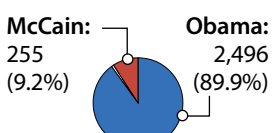

Obama: 329 (46.0%)

McCain: 373 (52.2%)

PRECINCT 9

Total votes: 585

Obama: 277 (47.4%)

McCain: 304 (52.0%)

Ward 5

(6 precincts)

Total votes: 2,775

PRECINCT 1

Total votes: 593

Obama: 543 (91.6%)

McCain: 48 (8.1%)

PRECINCT 2

Total votes: 593

Obama: 556 (93.8%)