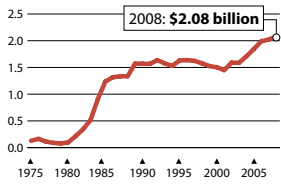

Illinois Lottery sales rising

The Illinois Lottery reported its second straight year of selling more than \$2 billion in tickets and games. The lottery started in 1975 and has seen steady increases since. Local counties are seeing sales in line with their population levels.

ILLINOIS LOTTERY ANNUAL SALES

Scale in billions

2008 SALES BY COUNTY

Scale in millions

Winnebago	\$63.3
Boone	\$6.6
Ogle	\$7.2
Stephenson	\$7.4

Note: Data is for fiscal year, which runs July to June.

Source: Illinois Lottery