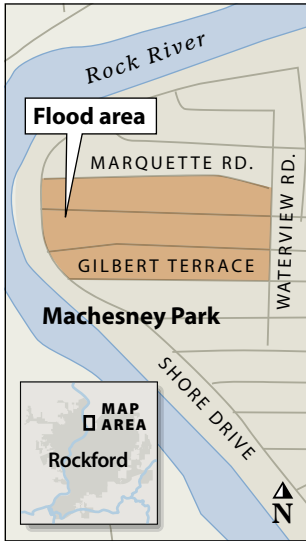

Flooding in Machesney Park

Officials advised residents in 30 to 40 homes in this area in Machesney Park to leave their homes until icy waters recede. Wednesday, water was knee- to waist-deep at some places in the neighborhood.

ROCKFORD REGISTER STAR