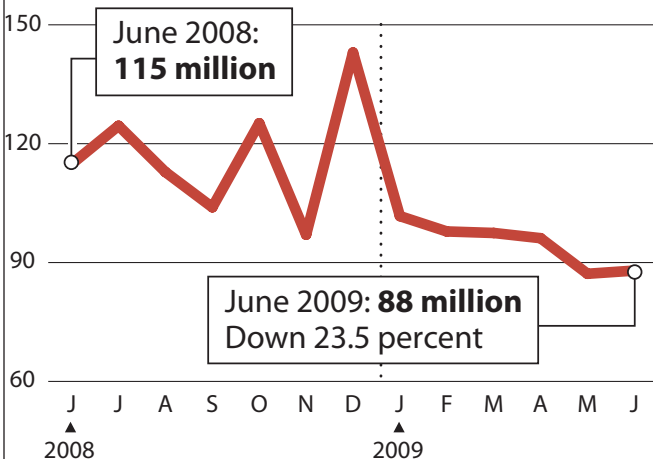

# CARGO FREIGHT (Winnebago County)

Scale in millions of pounds

June 2008:  
**115 million**

June 2009: **88 million**  
Down 23.5 percent

Source: Greater Rockford Airport Authority

ROCKFORD REGISTER STAR