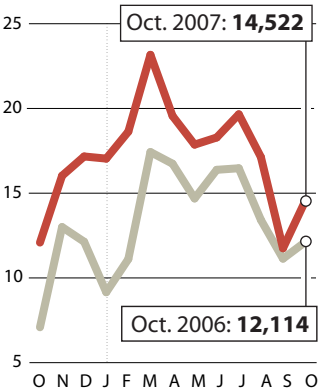

# AIR PASSENGER TRAFFIC

— 2005 to '06 — '06 to '07

Scale in thousands

Source: Chicago/Rockford  
International Airport

ROCKFORD REGISTER STAR