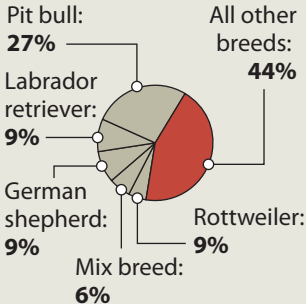

DEMOGRAPHICS

Dog bites in Rockford

BITES BY DOGS IN 2006: **597**

Source: Winnebago County
Animal Services