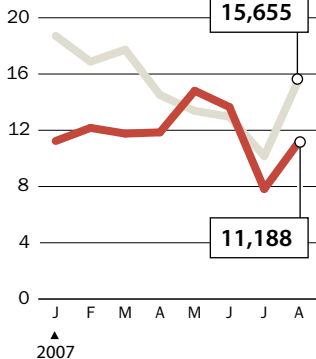

Chrysler production

Chrysler dealers have done a good job of selling the supply of the Dodge Caliber and Jeep Compass. Sales of the Jeep Patriot clearly have not met Chrysler's expectations.

DODGE CALIBER

Scale in thousands

— Sales (U.S. & Int'l)

— Production

JEEP COMPASS

Scale in thousands

— Sales (U.S. & Int'l)

— Production

JEEP PATRIOT

Scale in thousands

— Sales (U.S. & Int'l)

— Production